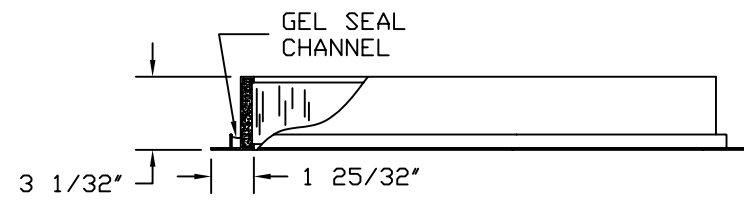

GS-493-2424-SF

SIZE CODE	FILTER SIZE		RATED FLOW(CFM)	PD "w.g.	
	HEIGHT	WIDTH		493	591
2424	22-9/32"	22-9/32"	360	0.66	0.80
2448	22-9/32"	46-9/32"	720	0.66	0.80
2436	22-9/32"	34-9/32"	540	0.66	0.80

- DOWNSTREAM GRILLE
EXPANDED CRS STANDARD
- SF - STAINLESS STEEL PERF 40%
 - CF - CRS PERF 40%
 - AF - ANODIZED ALUMINUM PERF 40%

- FILTER MEDIA
- 493 - 007 DIMPLE PLEAT
 - 591 - 009 DIMPLE PLEAT

TITLE:
CLEANROOM PRODUCT, PUREFLO GS
REPLACEMENT FILTER

Flanders
FLANDERS FILTERS, INC.

DRAWING NO.
GS FLTR

CUSTOMER NAME: _____
PROJECT NAME: _____
PO NUMBER: _____