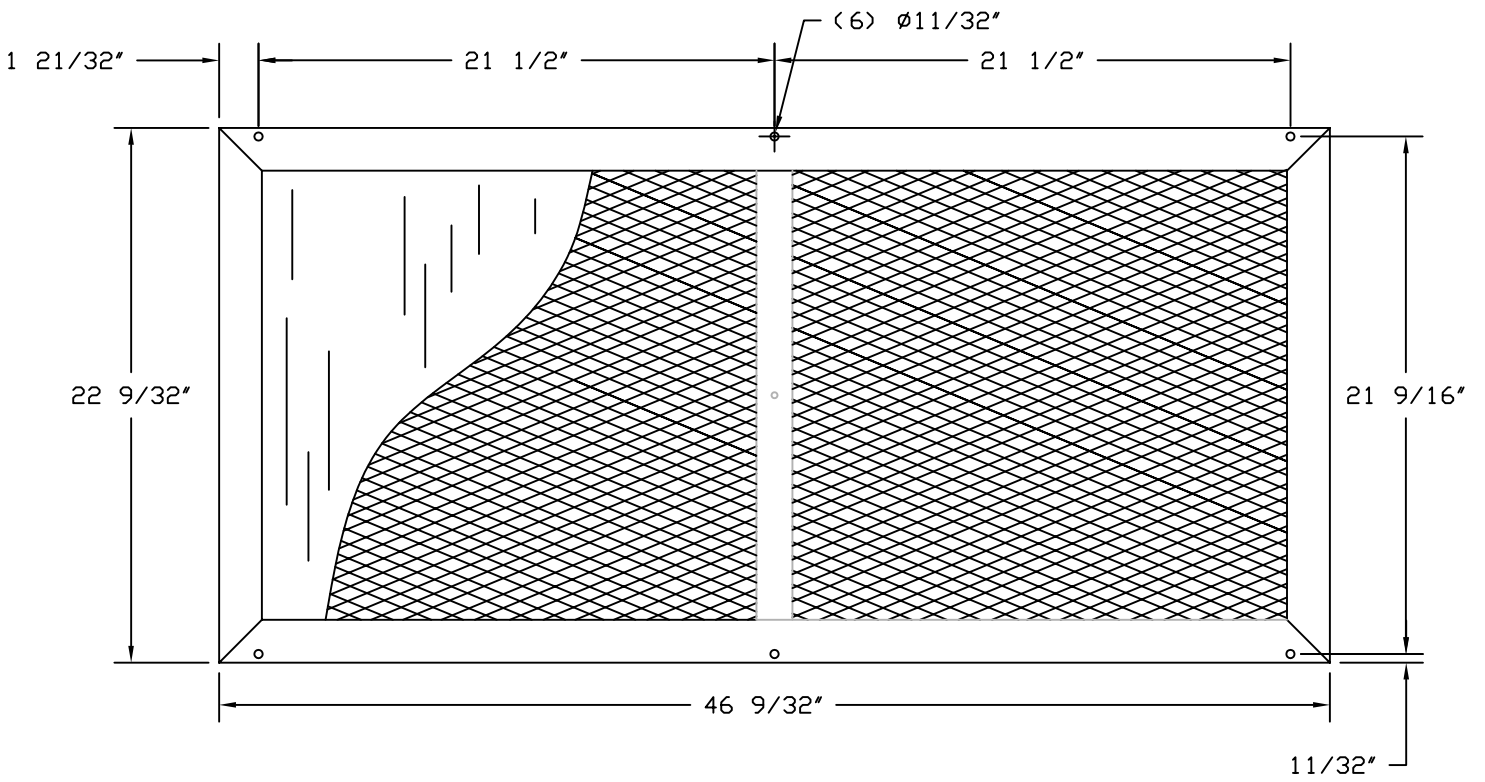

GS-493-2424-SF

SIZE CODE	FILTER SIZE		RATED FLOW(CFM)	PD "w.g.	
	HEIGHT	WIDTH		493	591
2424	22-9/32"	22-9/32"	360	0.66	0.80
2448	22-9/32"	46-9/32"	720	0.66	0.80
2436	22-9/32"	34-9/32"	540	0.66	0.80

- DOWNSTREAM GRILLE
EXPANDED CRS STANDARD
- SF - STAINLESS STEEL PERF 40%
 - CF - CRS PERF 40%
 - AF - ANODIZED ALUMINUM PERF 40%

- FILTER MEDIA
- 493 - 007 DIMPLE PLEAT
 - 591 - 009 DIMPLE PLEAT

TITLE:
CLEANROOM PRODUCT, PUREFLO GS
REPLACEMENT FILTER

Flanders
FLANDERS FILTERS, INC.

DRAWING NO.
GS FLTR

CUSTOMER NAME: _____
PROJECT NAME: _____
PO NUMBER: _____