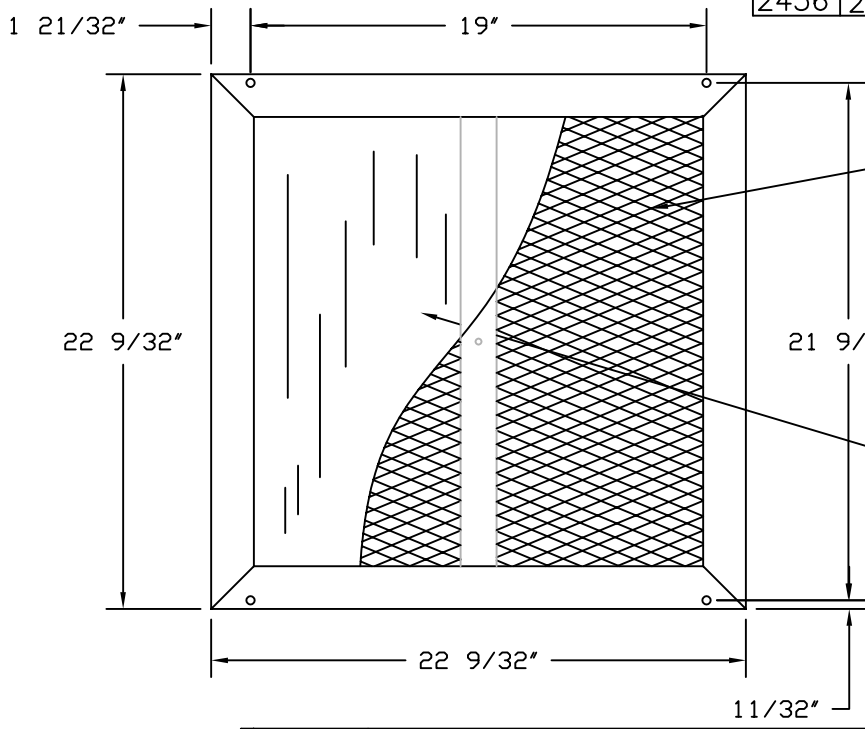

GS-493-2424-SF

SIZE CODE	FILTER SIZE		RATED FLOW(CFM)	PD "w.g.	
	HEIGHT	WIDTH		493	591
2424	22-9/32"	22-9/32"	360	0.66	0.80
2448	22-9/32"	46-9/32"	720	0.66	0.80
2436	22-9/32"	34-9/32"	540	0.66	0.80

- DOWNSTREAM GRILLE
EXPANDED CRS STANDARD
- SF - STAINLESS STEEL PERF 40%
 - CF - CRS PERF 40%
 - AF - ANODIZED ALUMINUM PERF 40%

- FILTER MEDIA
- 493 - 007 DIMPLE PLEAT
 - 591 - 009 DIMPLE PLEAT

TITLE:
CLEANROOM PRODUCT, PUREFLO GS
REPLACEMENT FILTER

Flanders
FLANDERS FILTERS, INC.

DRAWING NO.
GS FLTR

CUSTOMER NAME: _____
PROJECT NAME: _____
PO NUMBER: _____