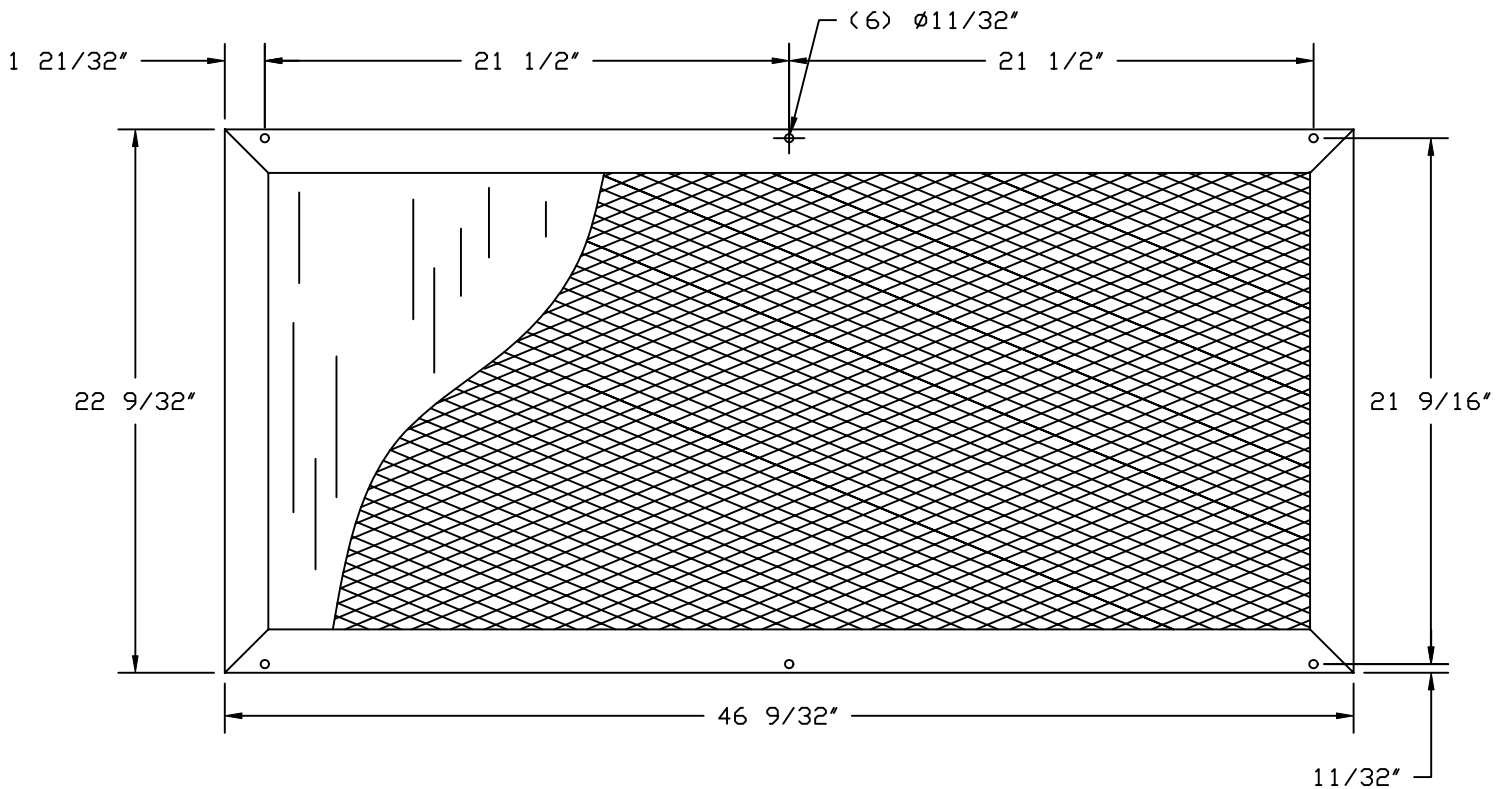

FPM-493-2424-SF

SIZE CODE	FILTER SIZE		RATED FLOW(CFM)	PD "w.g.	
	HEIGHT	WIDTH		493	591
2424	22-9/32"	22-9/32"	360	0.66	0.80
2448	22-9/32"	46-9/32"	720	0.66	0.80
2436	22-9/32"	34-9/32"	540	0.66	0.80

- DOWNSTREAM GRILLE  
EXPANDED CRS STANDARD
- SF - STAINLESS STEEL PERF 40%
  - CF - CRS PERF 40%
  - AF - ANODIZED ALUMINUM PERF 40%

- FILTER MEDIA
- 493 - 007 DIMPLE PLEAT
  - 591 - 009 DIMPLE PLEAT

TITLE:  
CLEANROOM PRODUCT, PUREFLO FPM  
REPLACEMENT FILTER

**Flanders**  
FLANDERS FILTERS, INC.

DRAWING NO.  
FPM FLTR

CUSTOMER NAME: \_\_\_\_\_  
PROJECT NAME: \_\_\_\_\_  
PO NUMBER: \_\_\_\_\_