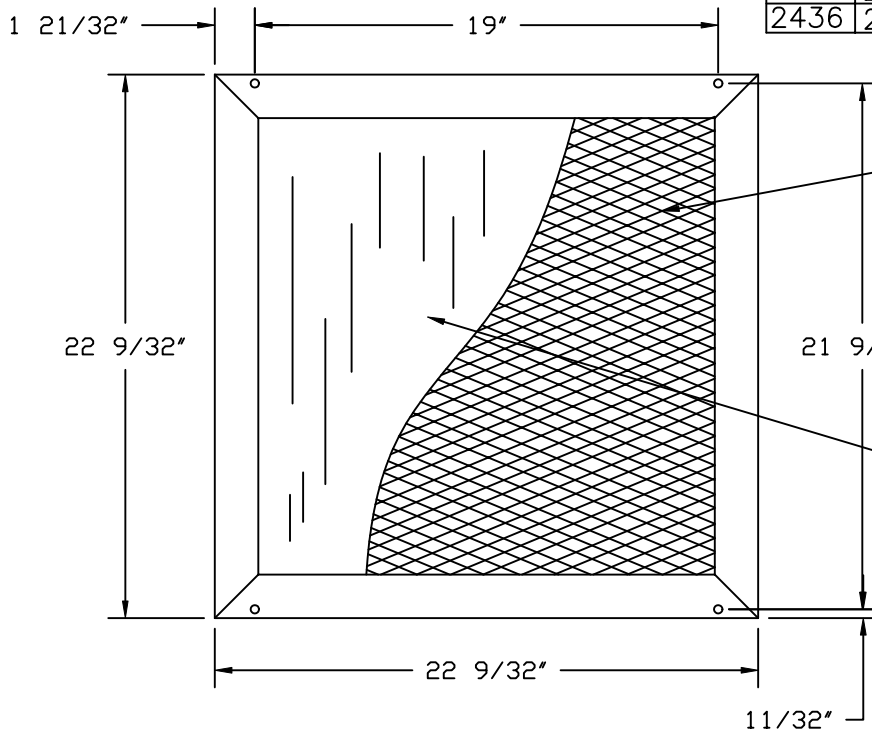

FPM-493-2424-SF

SIZE CODE	FILTER SIZE		RATED FLOW(CFM)	PD "w.g.	
	HEIGHT	WIDTH		493	591
2424	22-9/32"	22-9/32"	360	0.66	0.80
2448	22-9/32"	46-9/32"	720	0.66	0.80
2436	22-9/32"	34-9/32"	540	0.66	0.80

- DOWNSTREAM GRILLE  
EXPANDED CRS STANDARD
- SF - STAINLESS STEEL PERF 40%
  - CF - CRS PERF 40%
  - AF - ANODIZED ALUMINUM PERF 40%