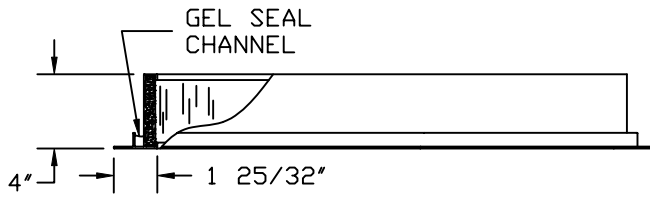

FPM-493-2424-SF

SIZE CODE	FILTER SIZE		RATED FLOW(CFM)	PD "w.g.	
	HEIGHT	WIDTH		493	591
2424	22-9/32"	22-9/32"	360	0.66	0.80
2448	22-9/32"	46-9/32"	720	0.66	0.80
2436	22-9/32"	34-9/32"	540	0.66	0.80

- DOWNSTREAM GRILLE  
EXPANDED CRS STANDARD
- SF - STAINLESS STEEL PERF 40%
  - CF - CRS PERF 40%
  - AF - ANODIZED ALUMINUM PERF 40%